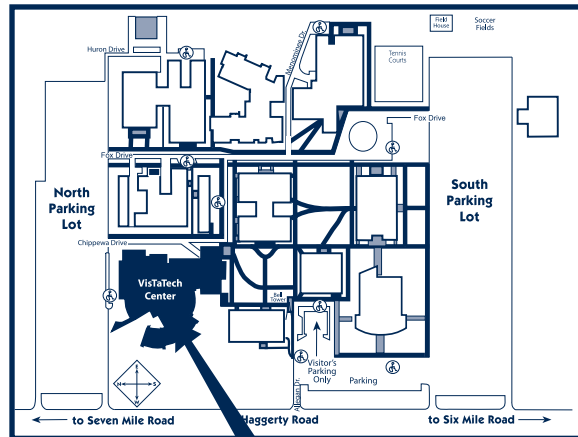

Questions to Ask!

- What are the admission requirements and what do I need to do to be accepted?
- How much does it cost—tuition, fees, and room/board—to attend your school?
- What scholarships and/or financial aid are available?
- How many students are on campus and what is the average class size?
- Does your college offer housing? If so, what choices are available? Will I have a roommate? How are roommates selected?
- Do most students graduate in four years?
- What academic resources do you offer if I need extra help?
- Is there an honors program for advanced students?
- What traditions make your campus special?
- How can I arrange a campus tour?
- What clubs, extracurricular activities, or other “extras” are available to students?

College Night Location!

Schoolcraft College Campus Map

College Night Here!

BOARD OF TRUSTEES

- Brian D. Broderick ..... Chair
- Carol M. Strom ..... Vice Chair
- Gretchen Alaniz ..... Secretary
- Eric Stempien ..... Treasurer
- William P. Erwin ..... Trustee
- Joan A. Gebhardt ..... Trustee
- Terry Gilligan ..... Trustee
- Conway A. Jeffress, Ph.D., President

More than
**80 COLLEGES
& UNIVERSITIES**
will be in attendance

COLLEGE
night [2018]

TUESDAY
October 2, 2018
[6-8 PM]

Find your
PERFECT COLLEGE FIT!
Financial Aid information will be available

www.schoolcraft.edu

**HOSTED BY SCHOOLCRAFT COLLEGE
IN THE VISTATECH CENTER**

18600 Haggerty Road | Livonia, Michigan